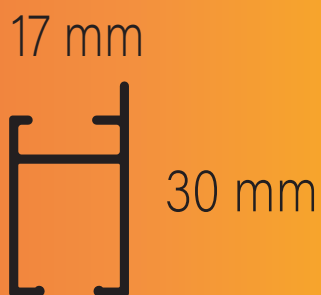

Venus V Series Curtain Tracking

V30 Series Medium Duty Applications

Maximum loading
8 kg per track metre

European
Design

- Hand Draw
- Medium Capacity
- 7 Colours
- Pleats or Ripple
- Glider or Roller

A

V30 Track (5.8m length)
White Matt, Black Matt, Anodised,
Anthracite, Champagne, Bronze,
Sun Gold