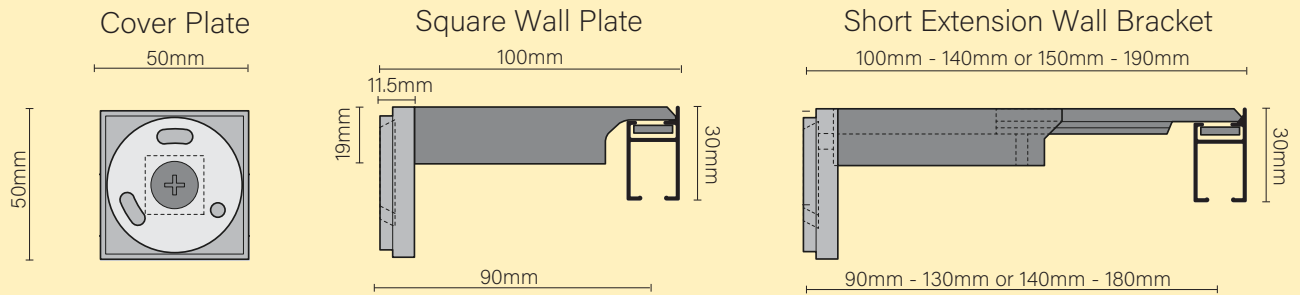

Bracket Options/Dimensions