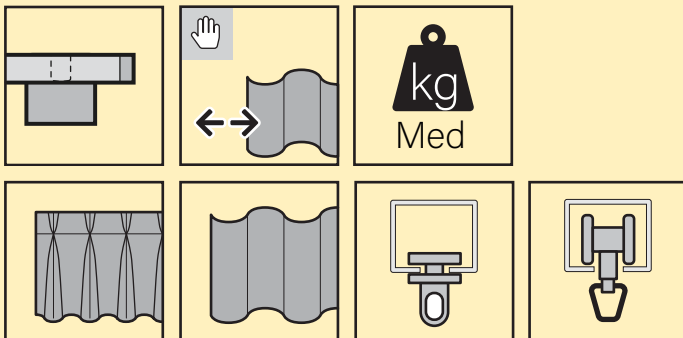

Venus V Series Curtain Tracking

V30 Series Medium Duty Applications

Maximum loading
8 kg per track metre

European
Design

- Hand Draw
- Medium Capacity
- 7 Colours
- Pleats or Ripple
- Glider or Roller

A

V30 Track (5.8m length)
White Matt, Black Matt, Anodised,
Anthracite, Champagne, Bronze,
Sun Gold