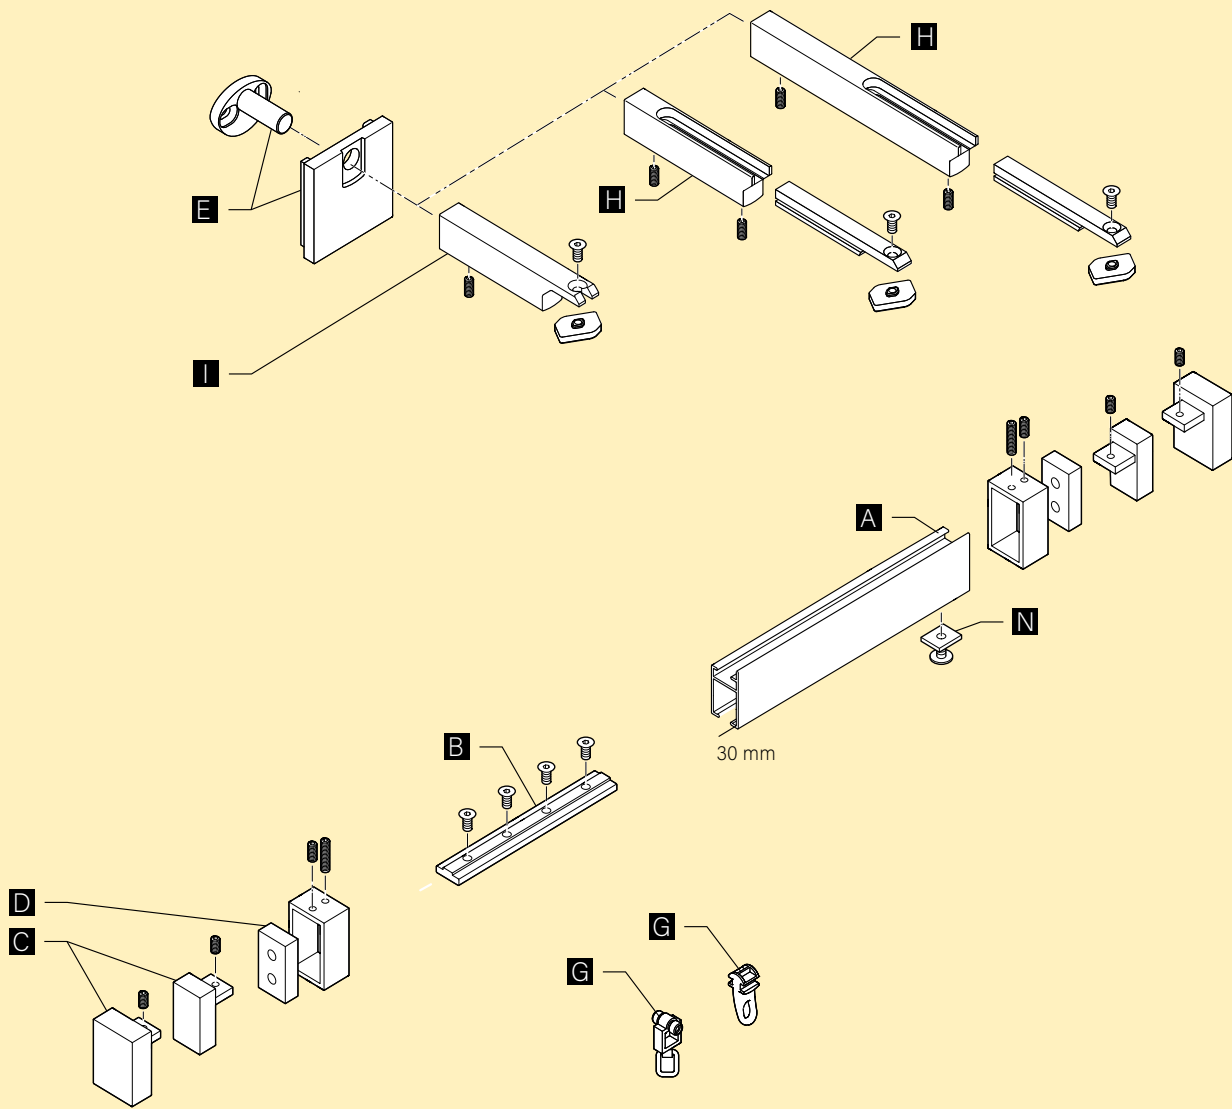

Venus V Series Curtain Tracking

V30 Series Medium Duty Applications

Maximum loading
8 kg per track metre

European
Design

- Hand Draw
- Medium Capacity
- 7 Colours
- Pleats or Ripple
- Glider or Roller

A

V30 Track (5.8m length)
White Matt, Black Matt, Anodised,
Anthracite, Champagne, Bronze,
Sun Gold

B

V30 Joiner
Aluminium

C

V30 Small End Cap
White Matt, Black Matt, Anodised,
Anthracite, Champagne, Bronze,
Sun Gold

V30 Large End Cap
White Matt, Black Matt, Anodised,
Anthracite, Champagne, Bronze,
Sun Gold

D

V30 Wall to Rod Bracket
White Matt, Black Matt, Anodised,
Anthracite, Champagne, Bronze,
Sun Gold

E

V30 Square Wall Plate
White Matt, Black Matt, Anodised,
Anthracite, Champagne, Bronze,
Sun Gold

F

V30 Short Ext. Wall Bracket
White Matt, Black Matt, Anodised,
Anthracite, Champagne, Bronze,
Sun Gold

F

V30 Standard Glider
White, Black

G

Not suitable
for bent tracks

V30 Roller Glider
White, Black

G

Economy Glider
White, Black

H