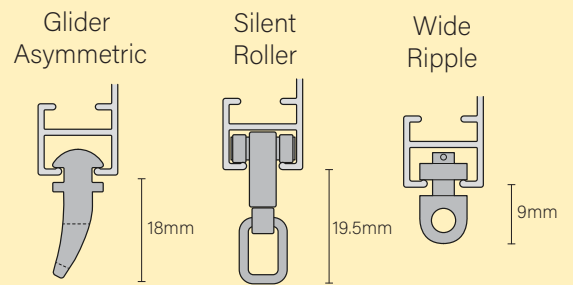

Venus V Series Curtain Tracking

V30 Series Medium Duty Applications

Maximum loading
8 kg per track metre

European
Design

- Hand Draw
- Medium Capacity
- 7 Colours
- Pleats or Ripple
- Glider or Roller

A

V30 Track (5.8m length)
White Matt, Black Matt, Anodised,
Anthracite, Champagne, Bronze,
Sun Gold

V30 Pillar Wall Extension 90-130mm
White Matt, Black Matt, Anodised,
Anthracite, Champagne, Bronze,
Sun Gold

H

V30 Pillar Wall Extension 140-180mm
White Matt, Black Matt, Anodised,
Anthracite, Champagne, Bronze,
Sun Gold

Colors

Profile/Finial/Bracket	Color
	White Matt
	Black Matt
	Anodised
	Anthracite
	Champagne
	Bronze
	Sun Gold

Glider Options/Dimensions

Bracket Options/Dimensions

3/14 Tennyson Road
Gladesville NSW 2111

02 9807 5588
sales@venus.com.au