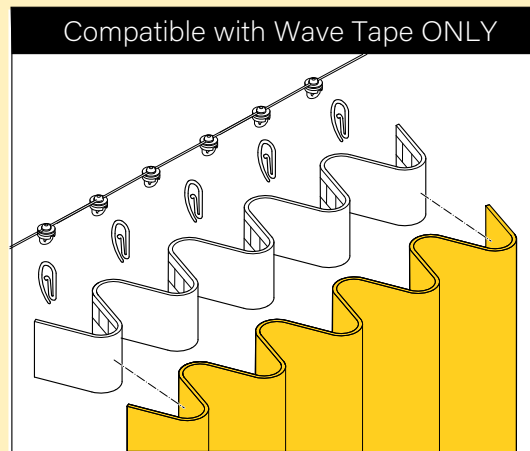

Venus V Series Curtain Tracking

V12 Series Light Duty Applications

Maximum loading
5 kg per track metre

20 mm
 8.5 mm

 100mm radius

 Interval
Min. Interval
300 mm

European
Design

Recommended
Top Fix only

- Hand draw
- Light weight
- Bendable
- Colour: White ONLY
- Pleats and Ripple
- Two Glider types

A 80-023-050

V12 Track Profile (5.8m length)
White

B 80-037-050

V12 End Cap
White

C 80-700-020

V12 End Stop
White