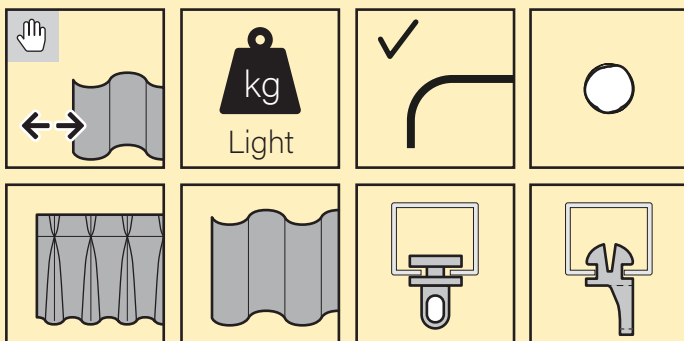

Venus V Series Curtain Tracking

V12 Series Light Duty Applications

Maximum loading
5 kg per track metre

20 mm
 8.5 mm

 100mm radius

 Interval
Min. Interval
300 mm

European
Design

Recommended
Top Fix only

- Hand draw
- Light weight
- Bendable
- Colour: White ONLY
- Pleats and Ripple
- Two Glider types

A 80-023-050

V12 Track Profile (5.8m length)
White

B 80-037-050

V12 End Cap
White

C 80-700-020

V12 End Stop
White