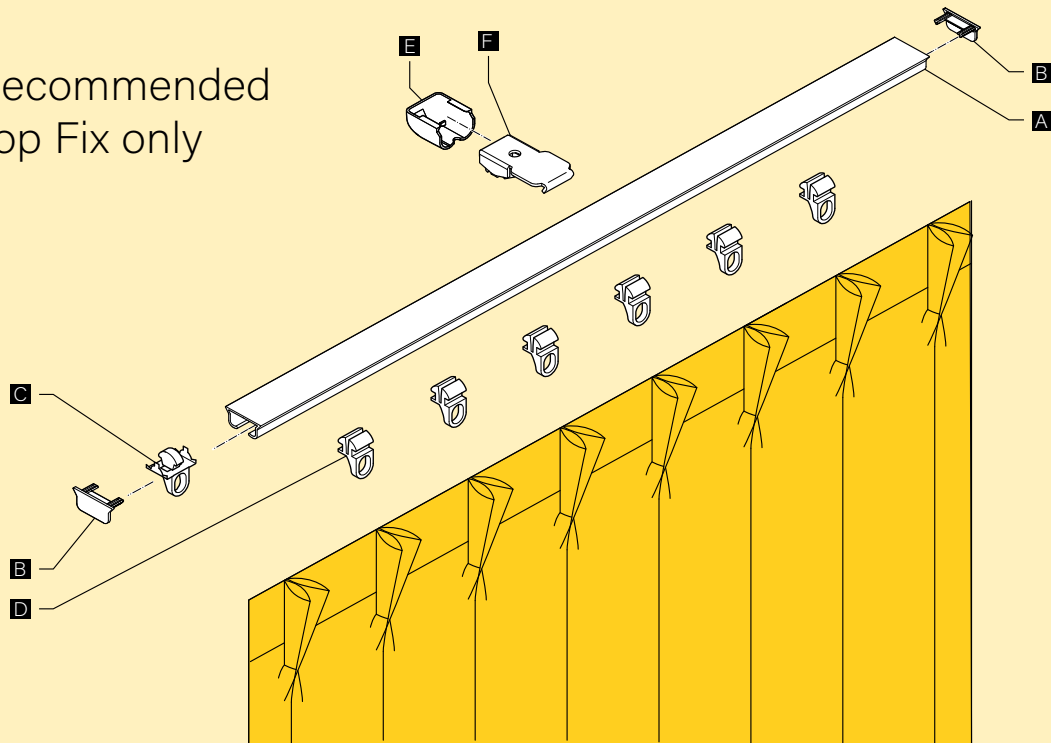

Venus V Series Curtain Tracking

V12 Series Light Duty Applications

Maximum loading
5 kg per track metre

20 mm
 8.5 mm

 100mm radius

 Interval
Min. Interval
300 mm

European
Design

Recommended
Top Fix only

- Hand draw
- Light weight
- Bendable
- Colour: White ONLY
- Pleats and Ripple
- Two Glider types

A 80-023-050

V12 Track Profile (5.8m length)
White

B 80-037-050

V12 End Cap
White

C 80-700-020

V12 End Stop
White